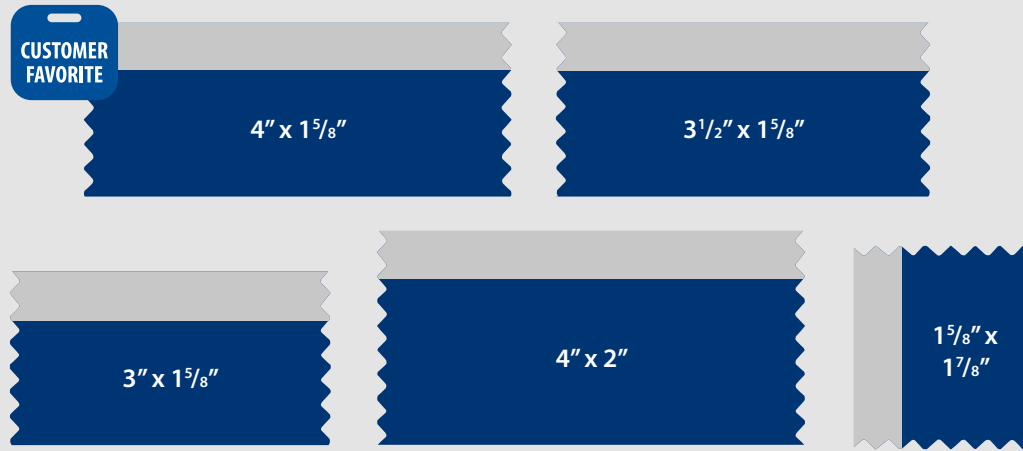

DESIGN GUIDE

BUILD YOUR CUSTOM BADGE RIBBON

1

Choose your size

Pick from five sizes shown at right.

2

Choose your foil and ribbon colors

Highlight your organization's brand colors or play into your event theme with different design combinations.

3

Send us your art

Choose one to three lines of text, print your logo, feature icons or artwork: The possibilities are endless!

4

Create an experience

Use ribbons to break the ice, start conversations and add identifiers.

Choose your size

Choose your foil and ribbon colors

RIBBON COLORS

LIGHTS - canary - cream - lilac - light green - peach - pink - tan	CLASSICS - black - blue - brown - forest green - gray - maroon - navy - red - silver - white - charcoal	BRIGHTS - berry - caramel - tomato - cornflower - green - gold - jewel blue - mocha - orange - rainbow* - teal - violet	SPECIALTY - red/white/blue* - black/gold stripe* - blue/gold stripe* - red/gold stripe*	NEONS - neon cerise - neon green - neon orange - neon pink - neon yellow

*Red/White/Blue, Rainbow and Gold Stripe ribbons have limited availability in flag-a-ribbons. These colors are also not available in 4" x 1 1/4" size custom ribbons. Gold-stripe ribbons not available in 4" x 2" size. Please call for availability in these colors. For best results, black, prism, gunmetal and rainbow foils should not be used on dark or neon ribbons. Because of catalog printing limitations, some colors on this chart may vary from actual product. To see an exact swatch call us for a free sample.