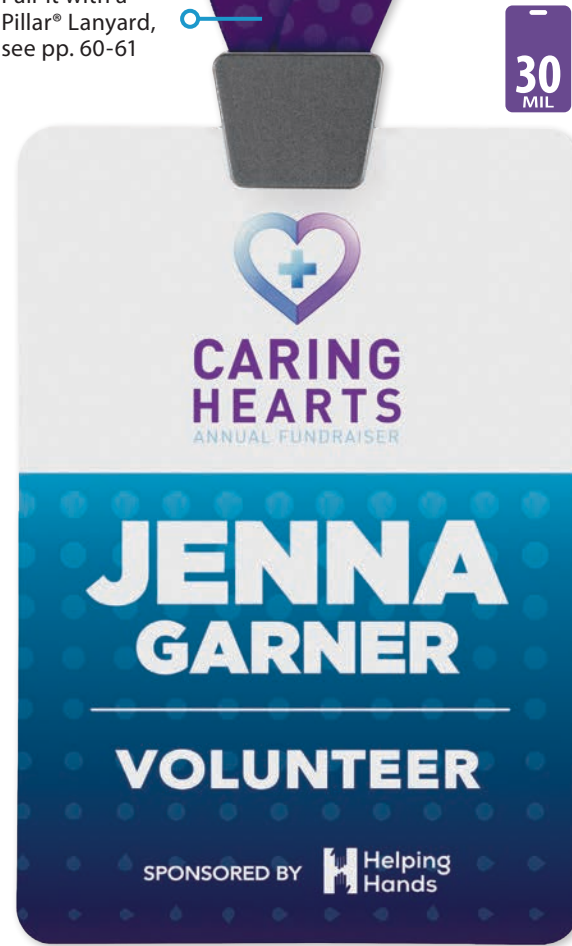

Recycled Lanyard, see p. 67

Vinyl pocket holds name tag insert

Reduce Your Meeting's Footprint

Eco On-site Event Pass

Item YNEO14R

- Lightweight yet durable, this non-laminated 14-mil plastic event pass is crafted from recyclable #7 PVC-free synthetic polyester
- Double-sided matte finish is waterproof, tear-resistant, and stain-resistant
- Suitable for 3+ day events
- Vinyl pocket must be removed prior to recycling
- PVC and tree-free composition
- RoHS Compliant (applies in CA)

Pair it with a Pillar® Lanyard, see pp. 60-61

EXCLUSIVE CUSTOMER FAVORITE

Versatility and Variety

Premier Event Badge

Item YNEB30R

- Holds up against wear and tear
- Perfect for meetings, IDs, festivals and backstage passes
- Hundreds of customization options, including size, shape or finish
- Suitable for 3+ day events