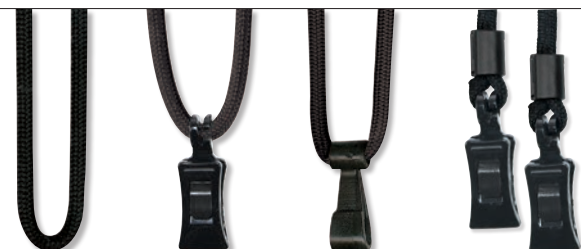

D

Flat Weave For Any Size Budget

Budget Flat Lanyard

Item CBUDGF

- Tubular, flat-weave lanyard is a generous 38" length
- Polyester fabric is both comfortable and durable

A
SPORTY®
ROUND

No Attachment Bulldog Clip J-Hook Double Bulldog

B
SPORTY®
FLAT

Bulldog Clip Double Bulldog

C
ECO
SPORTY®

No Attachment Bulldog Clip Double Bulldog

D
BUDGET
FLAT

Bulldog Clip J-Hook Key Ring Double Bulldog

Neck Wallets

Stylish yet functional, neck wallets are a great way to add an element of sophistication. With ample storage space and multiple branding locations, neck wallets are versatile enough for any event.