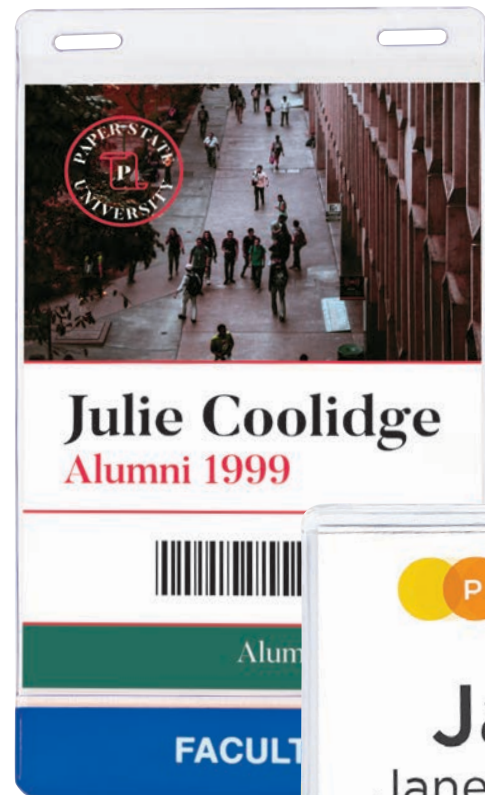

4 1/4 x 6 Inserts
Item NS2VWB
Sold on p. 35