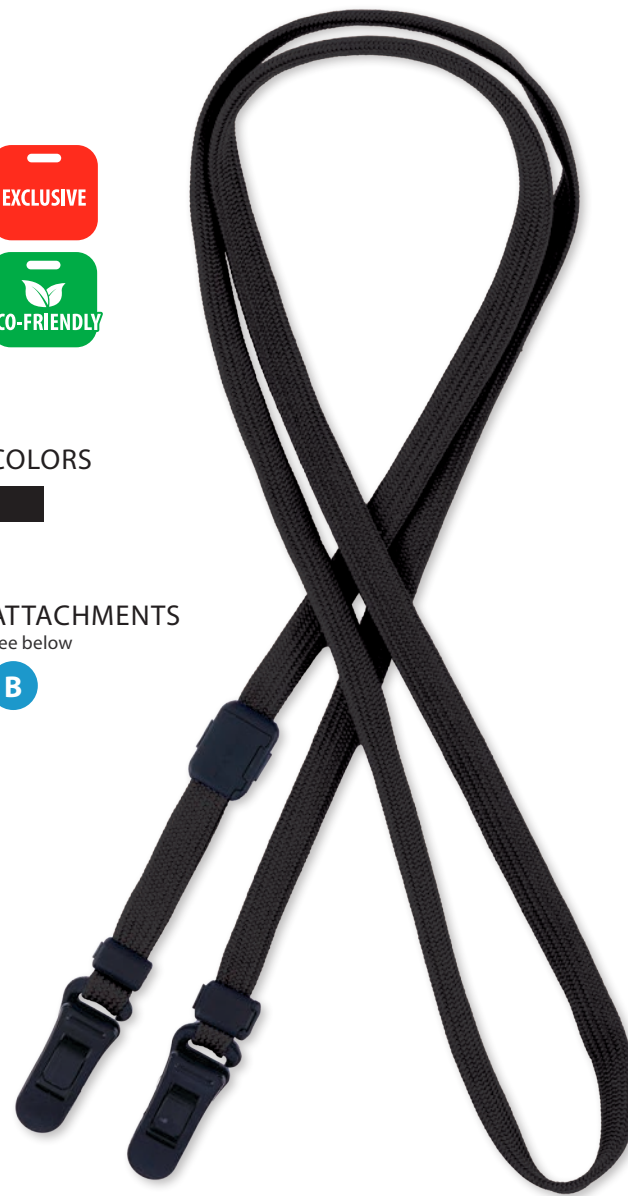

COLORS

ATTACHMENTS

See below

B

Attractive Sustainable Option

Sporty® Flat Lanyard

Item CPSP

- Luxe tubular material is made from recycled polyester
- All Sporty® Flat lanyards include a length adjuster feature

NEW!

EXCLUSIVE

ECO-FRIENDLY