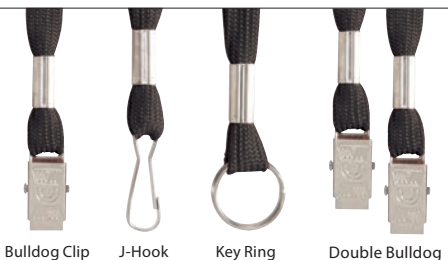

Bulldog Clip

J-Hook

Double Bulldog

LEARN MORE P. 74

SPORTY® FLAT

A flat option made of long-lasting, premium material.

Bulldog Clip

Double Bulldog

LEARN MORE P. 74

ECO SPORTY®

The go-to option for an affordable & eco presentation.

No Attachment

Bulldog Clip

Double Bulldog

LEARN MORE P. 75

BUDGET FLAT

An ideal option for flexibility, functionality and comfort.

Bulldog Clip

J-Hook

Key Ring

Double Bulldog

LEARN MORE P. 75

COLORS

ATTACHMENTS