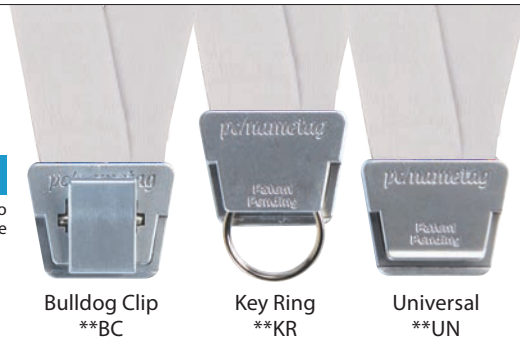

COLORS

Ask for details

COORDINATE WITH COLOR

Pick the Pillar attachment color that coordinates perfectly with your badge finish, your lanyard fabric or both! Choose from silver or gunmetal.

To learn more, ask for details.

ATTACHMENTS

**add to item number to order online

Bulldog Clip
**BC

Key Ring
**KR

Universal
**UN

Vibrant Colors

Pillar® Vivid Lanyard

Item CLPPV