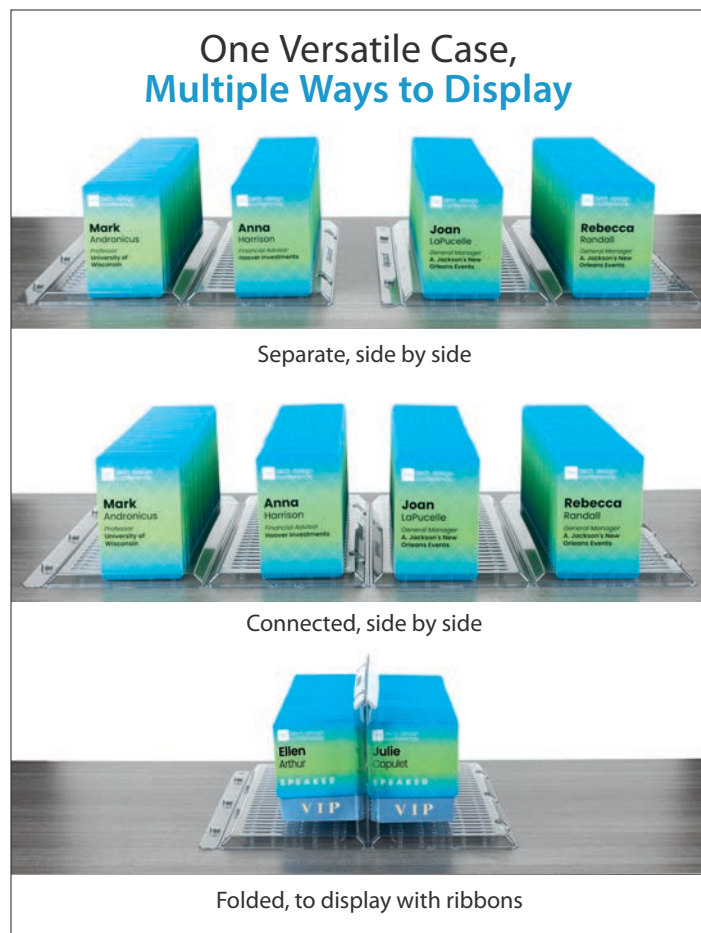

From Package to Display in Seconds

OneWay Flex® Name Tag Organizer

Item ONEWAYFL

- Features two durable trays, each holding up to 50 name tags or event badges
- Accommodates nearly any size of event badge with a thickness of 20-mil or greater
- Designed with easy-to-view spacing to help your team increase efficiency
- Includes a pop-up carrying box to make set-up and transportation a breeze
- Recycle the organizer's trays and box post-use to decrease waste

DIMENSIONS: 17"L x 15"W x 3/4"H