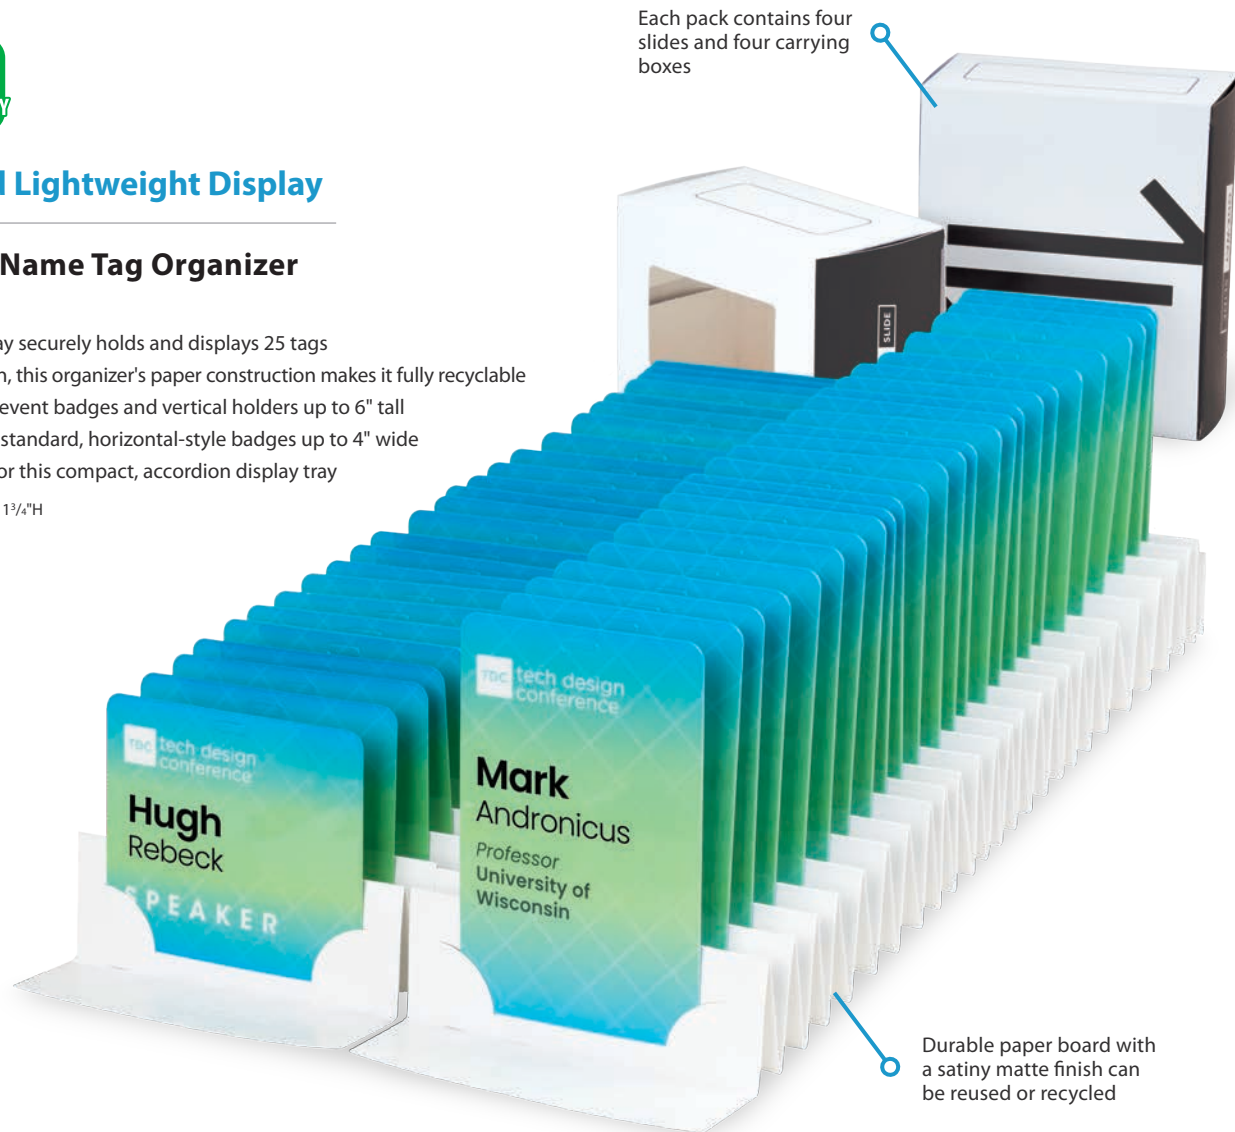

A Compact and Lightweight Display

OneWay Slide® Name Tag Organizer

Item ONEWAYS

- Each self-supporting tray securely holds and displays 25 tags
- An eco-conscious option, this organizer's paper construction makes it fully recyclable
- Our large box can hold event badges and vertical holders up to 6" tall
- Our small box can hold standard, horizontal-style badges up to 4" wide
- No assembly required for this compact, accordion display tray

DIMENSIONS: 15-22"L x 5 1/4"W x 1 3/4"H

The Clear Choice for Alphabetizing

OneWay® Alpha Tabs

Item OALPHT

- These 26 4 1/4" x 3 2/3" A-Z alphabetical tabs, made from 30 mil laminated plastic, fit perfectly in the Stack as well as our other OneWay Name Tag Organizers