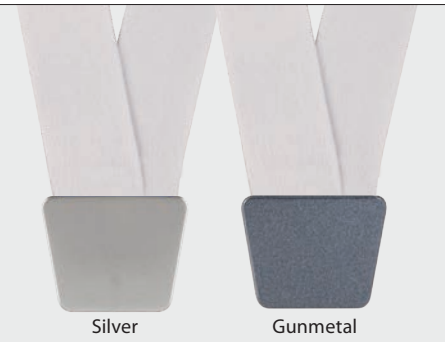

COLORS

Ask for details

COORDINATE WITH COLOR

Pick the Pillar attachment color that coordinates perfectly with your badge finish, your lanyard fabric or both! Choose from silver or gunmetal.

To learn more, ask for details.