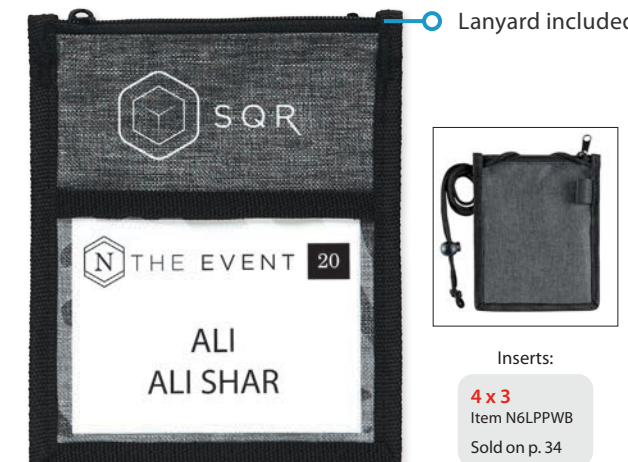

DIMENSIONS: 5"W x 6"H IMPRINT AREA: 3"W x 1"H (front)

Lanyard included

Inserts:
4 x 3
Item N6LPPWB
Sold on p. 34

Rugged and Tough

Runway Ripstop Neck Wallet

Item CPRURPL

- Fine, water-resistant ripstop nylon fabric provides a durable canvas to showcase your brand
- Conveniently located zippered back pocket keeps your valuables safe while you're on the move