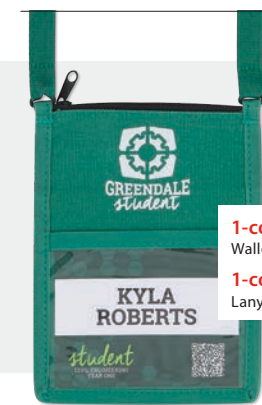

- Get ample branding space with full- or 1-color designs on the front panel and adjustable lanyard
- The canvas fabric lends itself to style as well as durability
- Besides the ample front imprint area, it has a clear front pocket and a top zippered pocket for essentials
- Each neck wallet comes with a lanyard length adjuster at no additional cost

DIMENSIONS: 5"W x 6 1/8"H
 IMPRINT AREA: 3 3/4"W x 2"H (1-color, wallet), 4"W x 1 7/8"H (full-color, wallet), 7/16"H x 14"L (lanyard)

Inserts:
4 1/4 x 3
 Item N6LQT
 Sold on p. 34

PROMOTE YOUR BRAND

Pick the imprint style that accentuates and displays your brand or message. Choose from three different style, each with their own unique look.