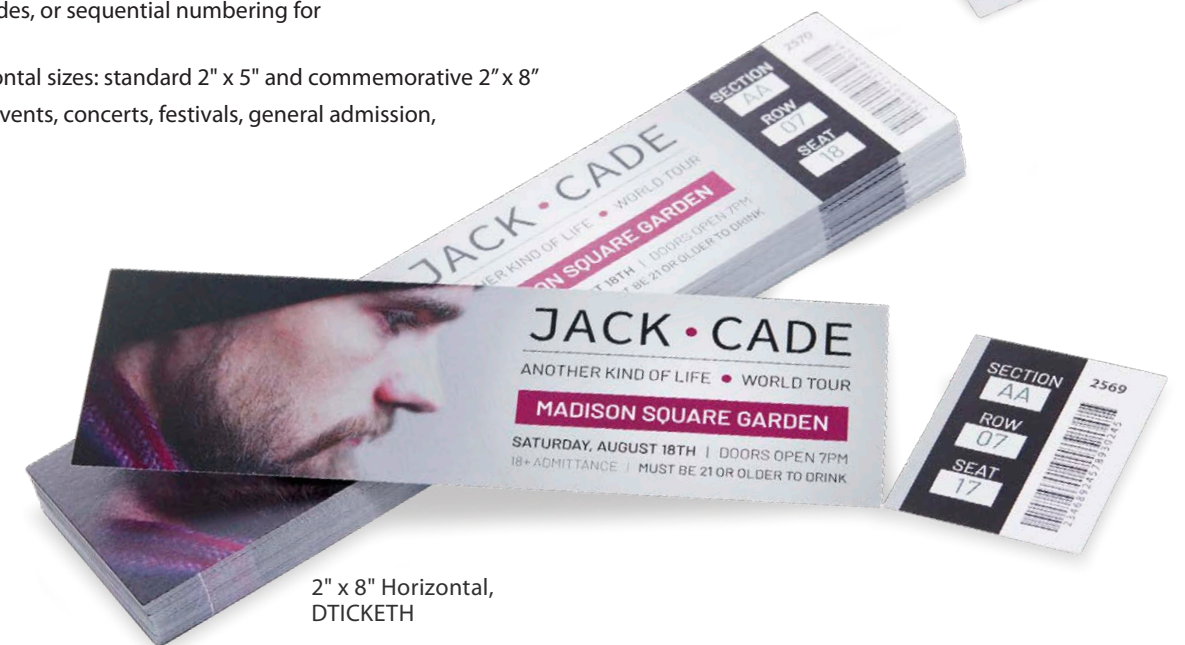

2" x 5" Vertical, DTICKETV

2" x 8" Horizontal, DTICKETH