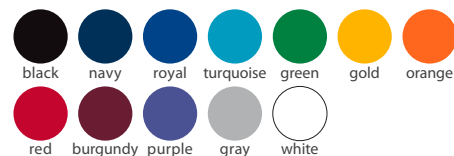

Inserts:
4 x 3
Item N6LPPWB
Sold on p. 34

BUDGET FRIENDLY

Just the Essentials

Traveler Neck Wallet

Item CPTRVL

- A low cost nylon fabric alternative that includes the optional branding, zippered pocket and an adjustable cord

DIMENSIONS: 5"W x 6"H IMPRINT AREA: 3 1/4"W x 1 1/4"H (front)