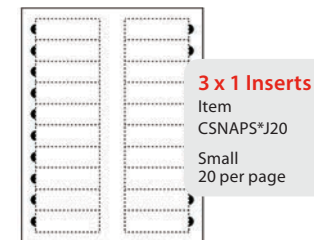

- Available in four sizes: small and medium (rectangular-sized), large (credit card-sized), and oval size.
- Back badge plate snaps into lens cover so insert displays name or brand.

Select your insert

3 x 1 Inserts
Item CSNAPS*J20
Small
20 per page